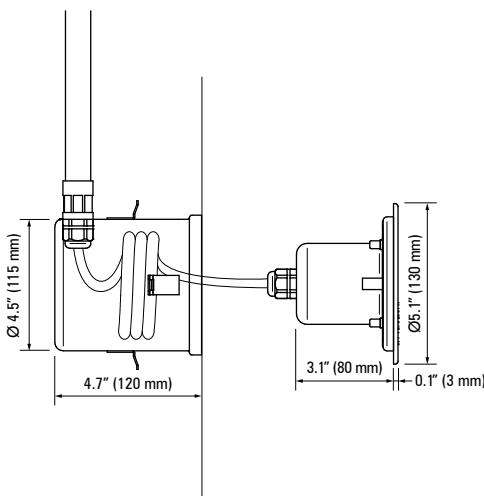

The LS333ANS-2 is a swimming pool rated luminaire and one of Lumascope's most popular ones. It is constructed entirely of 316 marine grade stainless steel and utilizes a special alignment feature to ensure the beam of light emitted is perpendicular to the installation surface, even if the wet niche is not. An LED alternative to the halogen lamp option allows for the creative introduction of color and improved energy efficiency.

LS333ANS-2
Swimming Pool Luminaire

Specifications

Lamp	75 W Halogen MR16 (GU5.3)
IP Rating	IP68
Construction	316 marine grade stainless steel
Standard Inclusions	Teflon coated cover screws MicroAntiLeach™ cable entry Thermal cutout
Underwater Cable	Supplied wt. 2 x 16 AWG (1.3 mm ²) <i>For custom cable length consult factory.</i> <i>Cable cannot be field installed.</i>
Water Temperature Rating	41 °F to 104 °F (5 °C to +40 °C)

LAMP				CABLE LENGTH		
Description	Wattage	Base	Voltage	Code	Options	Code
Halogen MR16	75 W max	GU5.3	12 V	LS333ANS-2	9.8' (3 m)	03
					16.4' (5 m)	05
					26.2' (8 m)	08